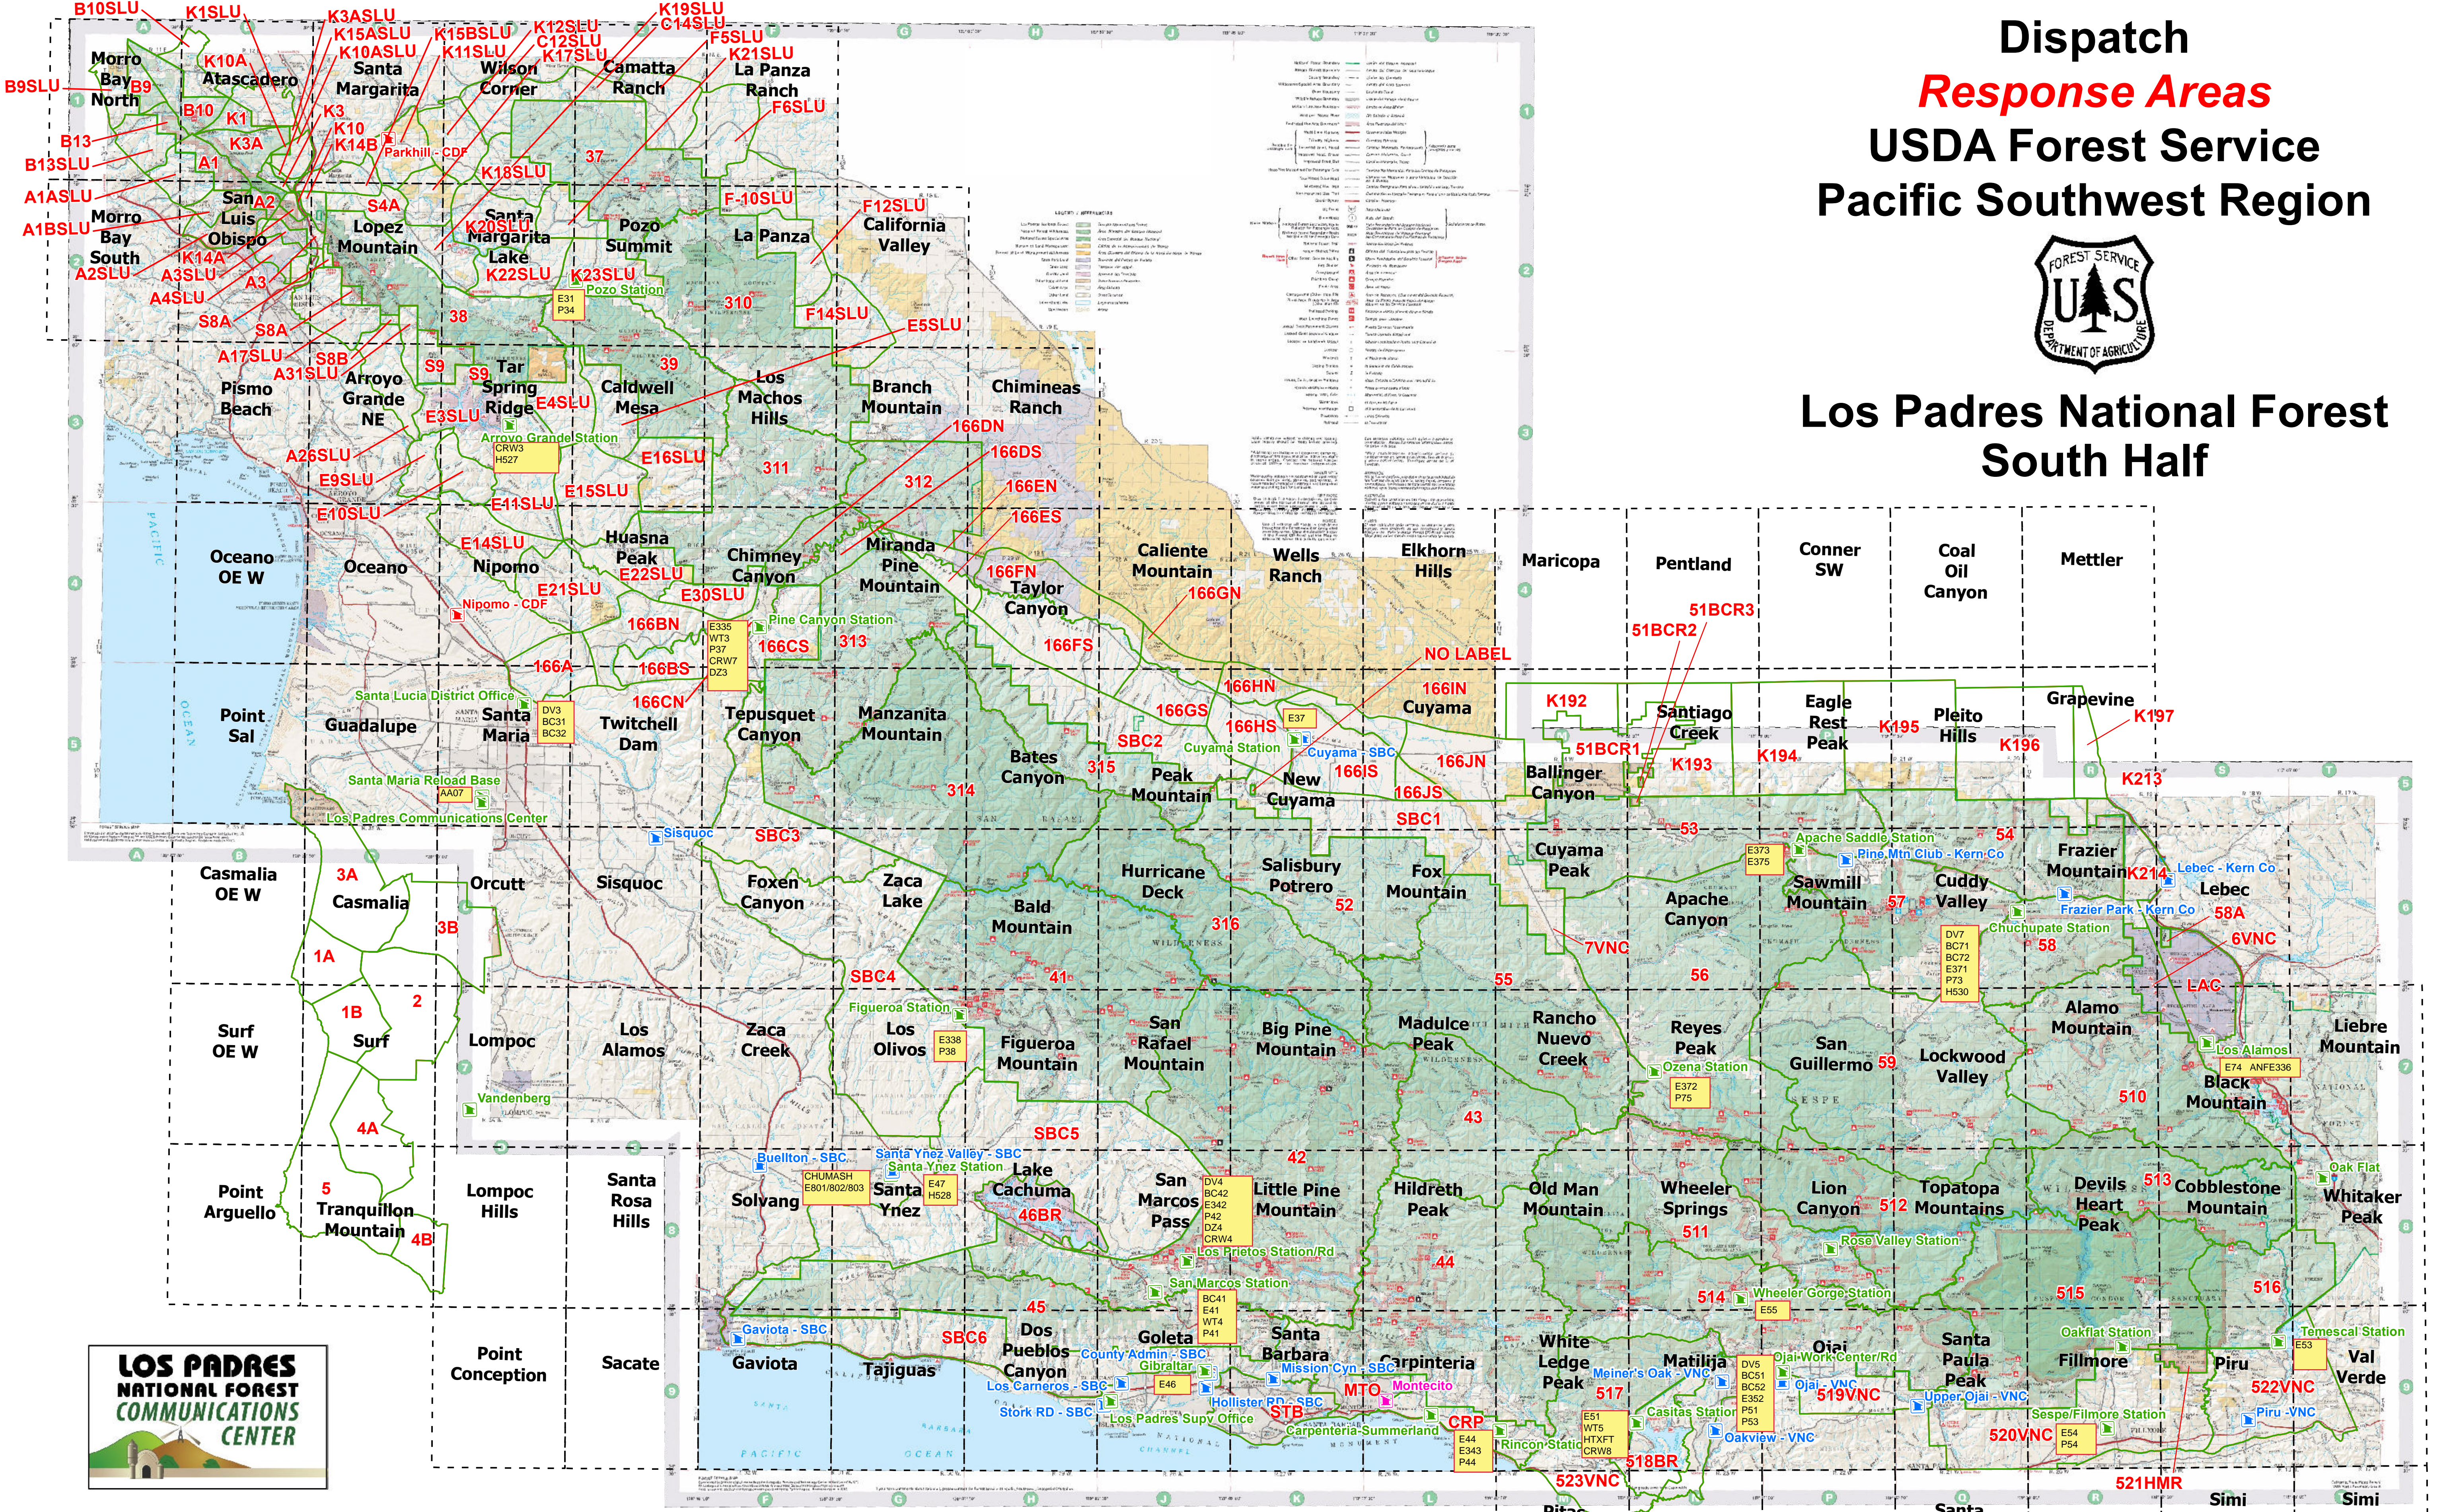

Dispatch Response Areas USDA Forest Service Pacific Southwest Region

Los Padres National Forest South Half

Legend

- 7.5 MINUTE USGS QUAD BOUNDARY
- 512 DISPATCH RESPONSE, rev. 5/21/2007
- FS Base Stations
- CDP CITY
- COUNTY
- STATE

0 10 20 Miles